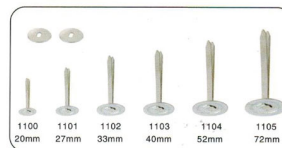

Item No.	Description	packing	Box/Carton	G.W(KG)	N.W(KG)	Meas(CM)
1091/B	9mm,3/8"	100×10×30	300	7	6	7.2*17*16.5
1092/B	14mm,1/2"	100×10×30	300	8	7	44.5*22.5*19.5
1093/B	19mm,1 3/4"	100×10×30	300	9	8	41*30*25
1094/B	25mm,1"	100×10×30	300	11	10	39.5*20*29.5
1095/B	31mm,5/4"	100×10×25	250	14.5	13	54.7*24*27.7
1096/B	40mm,3/2"	100×10×20	200	13.5	12	50.5*26.5*28.7
1097/B	46mm,7/4"	100×10×20	200	14.5	12.5	50.5*26.5*28.7
1098/B	51mm,2"	100×10×20	200	15.5	13	50.5*26.5*28.7
1099/B	70mm,1 1/4"	100×10×10	100	8.8	6.8	47*24*16

PRODUCT DISPLAY >>>>