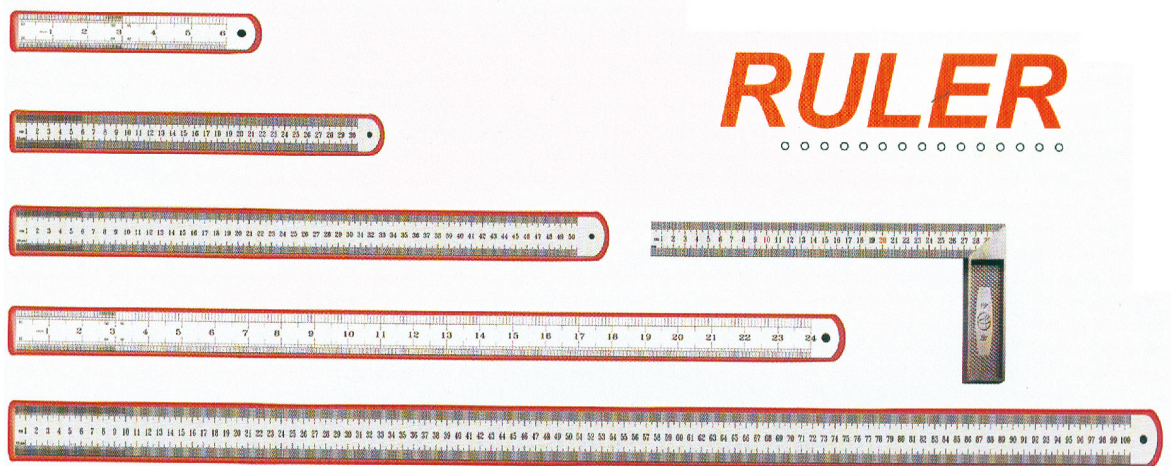

其他系列 Other series

Item No.	Size	Opp Bag	Inner box	Carton
MY100-6	6"	1pc	12pcs	50doz
MY100-8	8"	1pc	12pcs	50doz
MY100-10	10"	1pc	12pcs	50doz
MY100-12	12"	1pc	12pcs	25doz

Item No.	Size	Opp Bag	Inner box	Carton
MY100-16	16"	1pc	12pcs	25doz
MY100-20	20"	1pc	12pcs	20doz
MY100-24	24"	1pc	12pcs	20doz
MY100-36	36"	1pc	12pcs	10doz
MY100-40	40"	1pc	12pcs	10doz