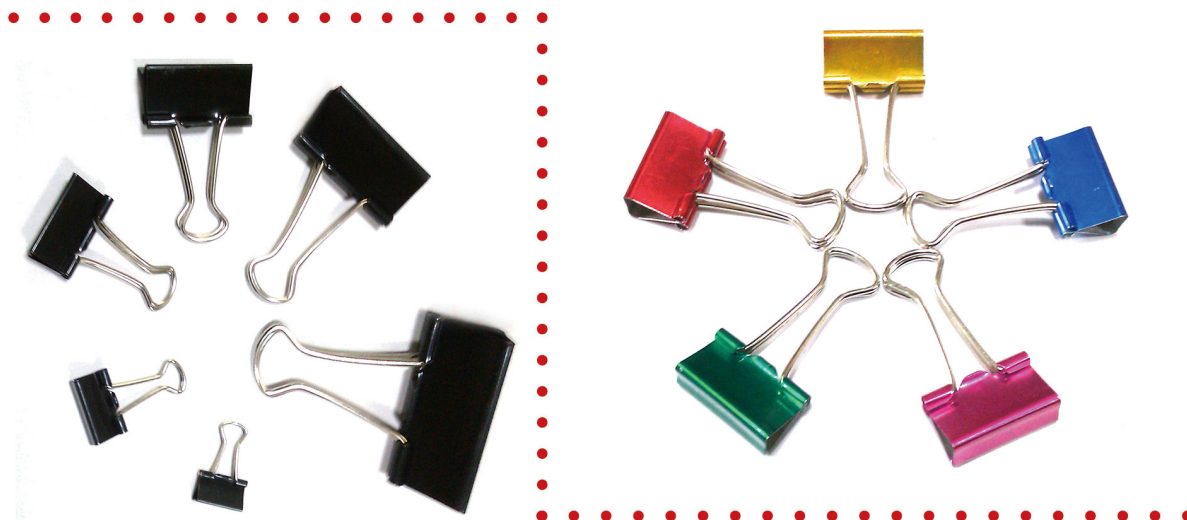

PRODUCT DISPLAY >>>>

长尾夹系列 Binder clips Series

| Item No. | Size | Qty/Color box | Qty/Inner box | Qty/CTN | G.W(KG) | N.W(KG) | Carton SIZE |
|----------|------|---------------|---------------|----------|---------|---------|------------------|
| MY50-15 | 15mm | 12pcs | 12boxes | 360boxes | 6.8 | 5.3 | 32.5*22.5*21cm |
| MY50-19 | 19mm | 12pcs | 12boxes | 300boxes | 10 | 8.5 | 38.5*38*15.7cm |
| MY50-25 | 25mm | 12pcs | 12boxes | 240boxes | 14 | 12.5 | 49*36.5*18cm |
| MY50-32 | 32mm | 12pcs | 12boxes | 120boxes | 9 | 7.5 | 46*23.5*23cm |
| MY50-41 | 41mm | 12pcs | | 120boxes | 17 | 15 | 40.5*37*38.5cm |
| MY50-51 | 51mm | 12pcs | | 60boxes | 18 | 16.5 | 53.5*29.5*32.5cm |